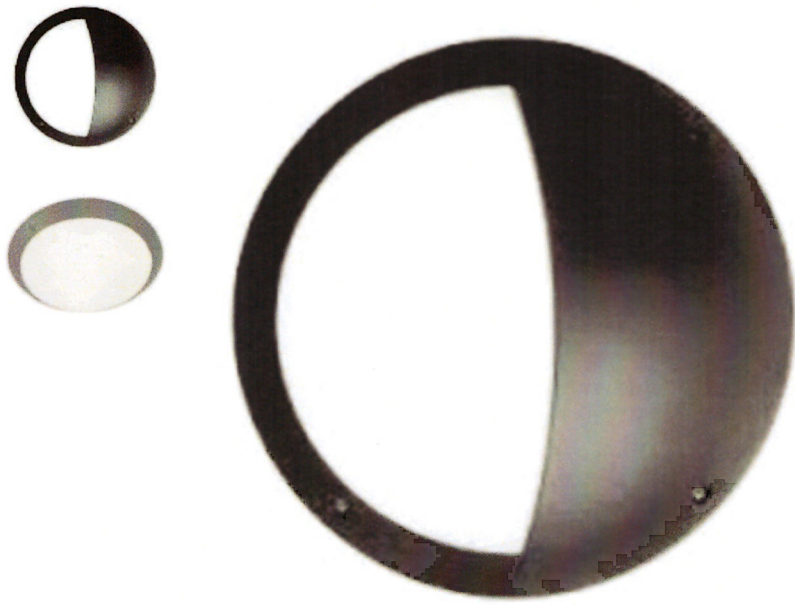

12W LED CIRCULAR BULKHEADS

Code	
ECO12WLED-BQB BLACK	IP 66 12W LED CIRCULAR BULKHEAD
ECO12WLED-BQW WHITE	IP 66 12W LED CIRCULAR BULKHEAD
ECO12WLED-BHB BLACK	IP 66 12W LED EYELID BULKHEAD
ECO12WLED-BHW WHITE	IP 66 12W LED EYELID BULKHEAD

Category: LED Bulkhead / Ceiling Light